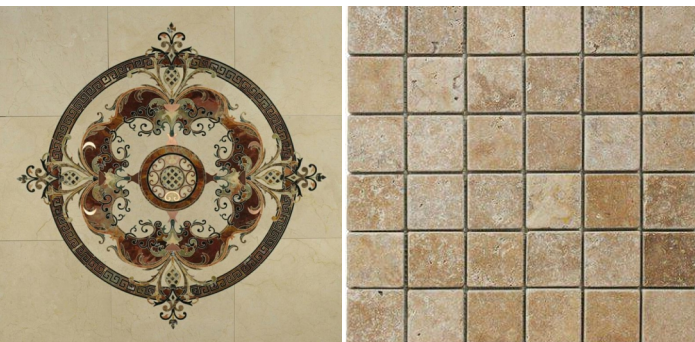

Stairs & Risers

Stone type: Marble - Granite
T(stair): 2cm - 3cm / T(riser): 1.7cm - 2cm / W(stair): 35cm

Window Sill

Stone type: Marble - Granite
T: 2cm - 3cm / W: Variable

Mosaic

Stone type: Marble - Travertine

Slab (for countertop, flooring, ...)

Stone type:
Marble - Granite - Onyx

T: 2cm

L: Variable
(140cm - 180cm)

W: Variable
(200cm-270cm)